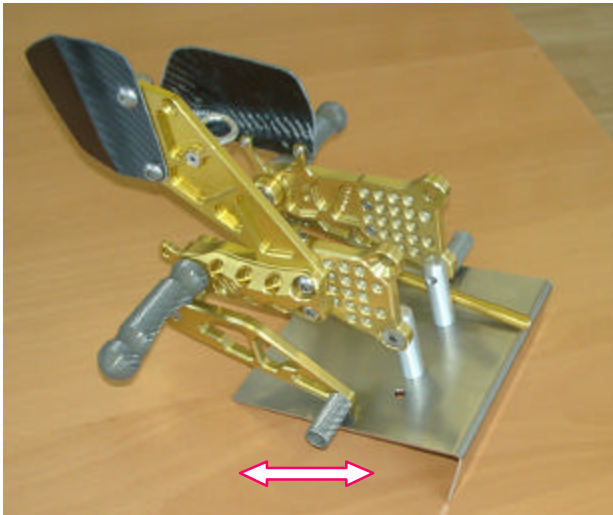

Product-management

Aprilia

Art.no.: A02-\*

(\* = hard anodized colour: G (golden)  
or T (titanium)  
or B (black)

model	type	yr
SL 1000 Falco	PA	'00 -

- 11 possibilities of adjusting (see beside)
- heel protectors on the right and left side
- boundless road clearance

### Example: Footrests titanium or golden

- break lever cut out of the solid block
- bearings free from backlash
- break lever and gear lever adjustable