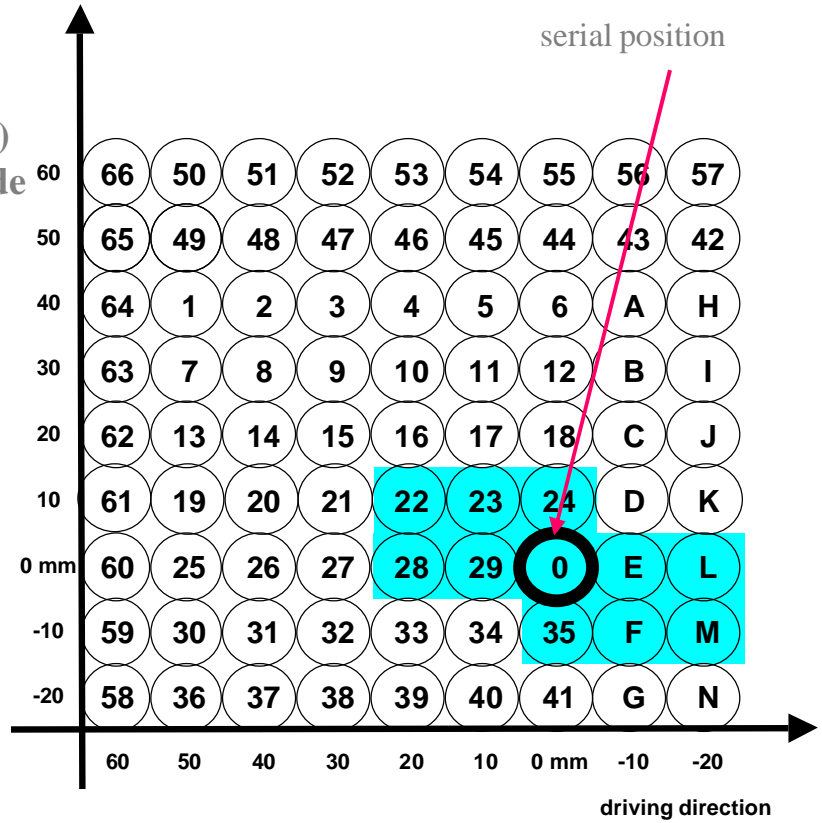

Product-management

Aprilia

Art.no.: A02-\*

(\* = hard anodized colour: G (golden)  
or T (titanium)  
or B (black)

model	type	yr
SL 1000 Falco	PA	'00 -

- 11 possibilities of adjusting (see beside)
- heel protectors on the right and left side
- boundless road clearance

### Example: Footrests titanium or golden

- break lever cut out of the solid block
- bearings free from backlash
- break lever and gear lever adjustable