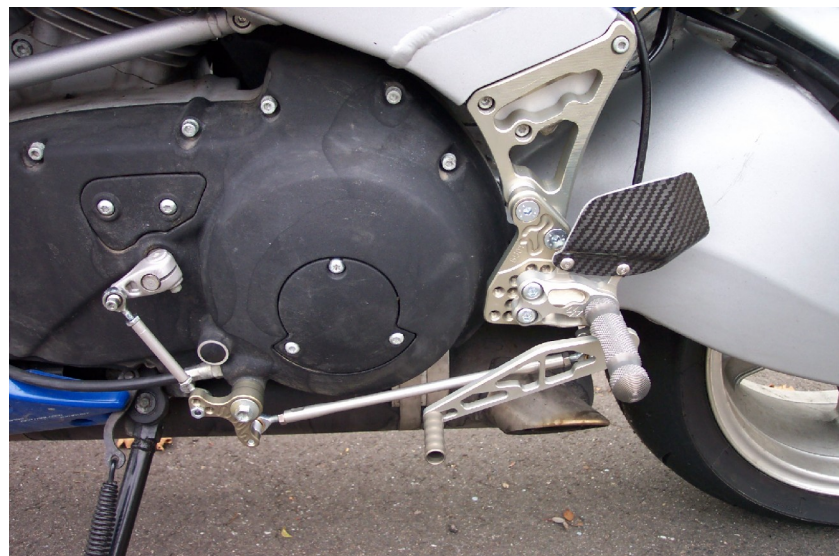

# Buell

Art.No.: BU01-\*

(\* = Colour, hard anodised: G (golden)  
or T (titanium)  
or B (black)

- unique design for Buell
- 9 adjustment possibilities (see table)
- reverse shifting
- 7075 Aluminium
- TÜV - part certificate
- carbon-heel protectors on both sides
- boundless road clearence

Model	Type	Year
XB9S		
XB9R		
XB12S		2003 -
XB12R		2003 -

One of the most successful rearsets of the world now also available for Buell !!

- brake lever cut out of the solid block
- lever bearings free from backlash
- brake and gear lever adjustable