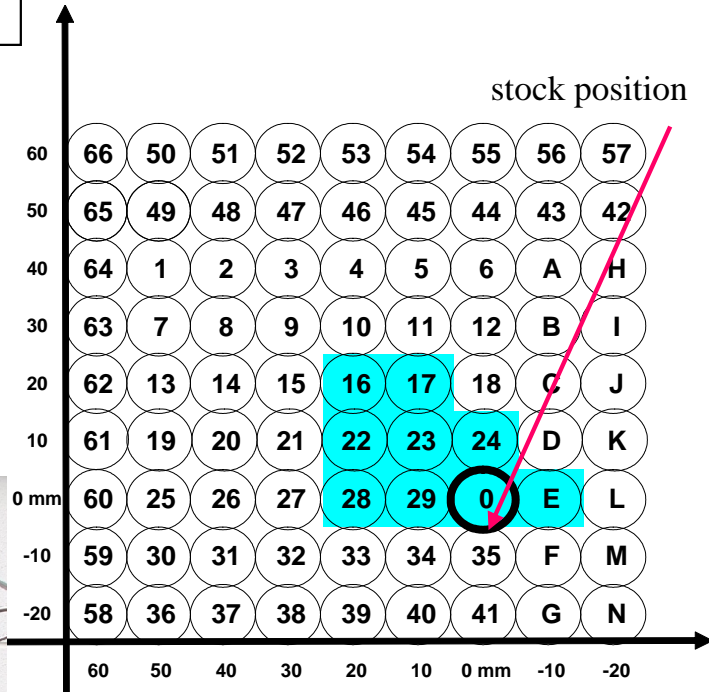

# Buell

Art.No.: BU01-\*

(\* = Colour, hard anodised: G (golden)  
or T (titanium)  
or B (black)

- unique design for Buell
- 9 adjustment possibilities (see table)
- reverse shifting
- 7075 Aluminium
- TÜV - part certificate
- carbon-heel protectors on both sides
- boundless road clearence

Model	Type	Year
XB9S		
XB9R		
XB12S		2003 -
XB12R		2003 -

One of the most successful rearsets of the world now also available for Buell !!

- brake lever cut out of the solid block
- lever bearings free from backlash
- brake and gear lever adjustable