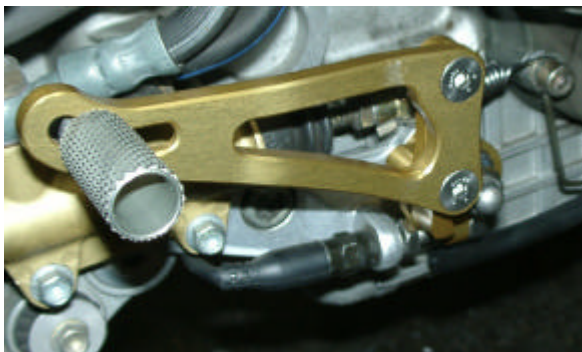

Product-management

Ducati

Art.no.: D01-\*

(\* = hard anodized colour: G (golden)  
or T (titanium)  
or B (black)

model	type	yr
748	748	`95-`99
748/748R	H3	`99-
916	916	`94-`99
996	H1	`00-
998/998R/998S	H2	`00-

- 15 possibilities of adjusting (see beside)
- inverted shifting possible .....
- heel protectors on the right and left side
- break lever and gear lever adjustable
- boundless road clearance

- break lever cut out of the solid block
- bearings free from backlash