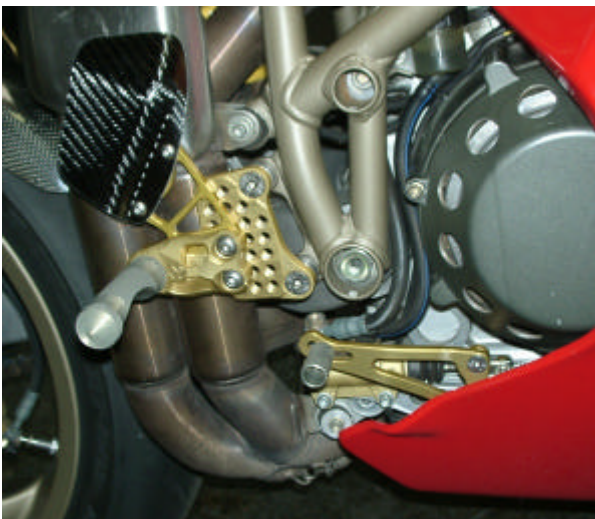

Product-management

Ducati

Art.no.: D01-\*

(\* = hard anodized colour: G (golden)  
or T (titanium)  
or B (black)

model	type	yr
748	748	`95-`99
748/748R	H3	`99-
916	916	`94-`99
996	H1	`00-
998/998R/998S	H2	`00-

- 15 possibilities of adjusting (see beside)
- inverted shifting possible .....
- heel protectors on the right and left side
- break lever and gear lever adjustable
- boundless road clearance

- break lever cut out of the solid block
- bearings free from backlash