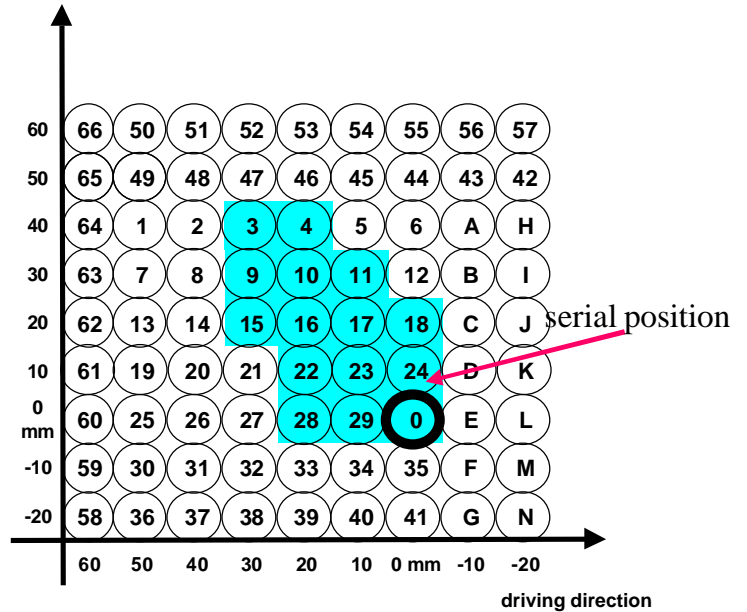

Product-management

Ducati

Art.no.: D01-\*

(\* = hard anodized colour: G (golden)  
or T (titanium)  
or B (black)

model	type	yr
748	748	`95-`99
748/748R	H3	`99-
916	916	`94-`99
996	H1	`00-
998/998R/998S	H2	`00-

- 15 possibilities of adjusting (see beside)
- inverted shifting possible .....
- heel protectors on the right and left side
- break lever and gear lever adjustable
- boundless road clearance

- break lever cut out of the solid block
- bearings free from backlash