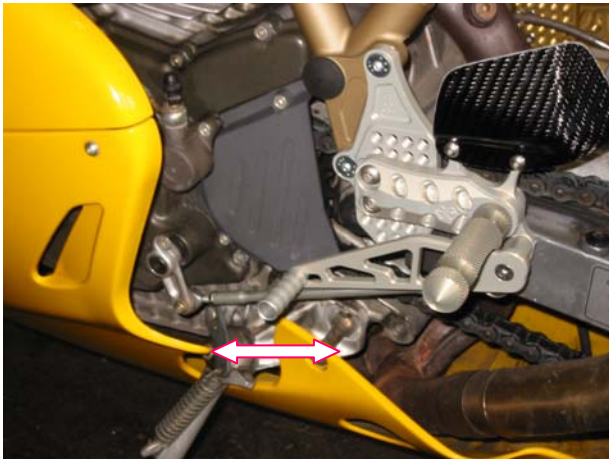

Product-management

Ducati

Art.no.: D02*

(* = hard anodized colour: G (golden) ;
T (titanium)
or B (black)

Modell	Typ	Baujahr
900 SS	V1	99-
750 SS	V2	99-

- 33 possibilities of adjusting (see beside)
- inverted shifting possible
- heel protectors on the right and left side
- boundless road clearance

- break lever and gear lever adjustable
- break lever cut out of the solid block
- bearings free from backlash