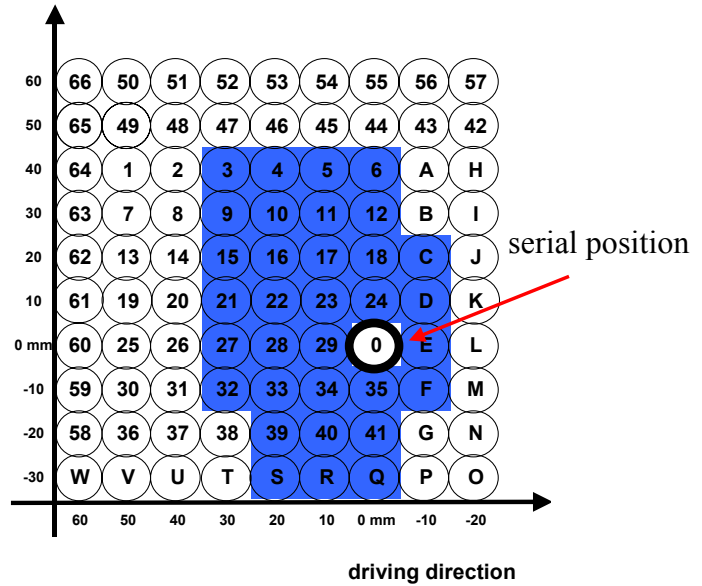

Product-management

Ducati

Art.no.: D02*

(* = hard anodized colour: G (golden) ;
T (titanium)
or B (black)

Modell	Typ	Baujahr
900 SS	V1	99-
750 SS	V2	99-

- 33 possibilities of adjusting (see beside)
- inverted shifting possible
- heel protectors on the right and left side
- boundless road clearance

- break lever and gear lever adjustable
- break lever cut out of the solid block
- bearings free from backlash