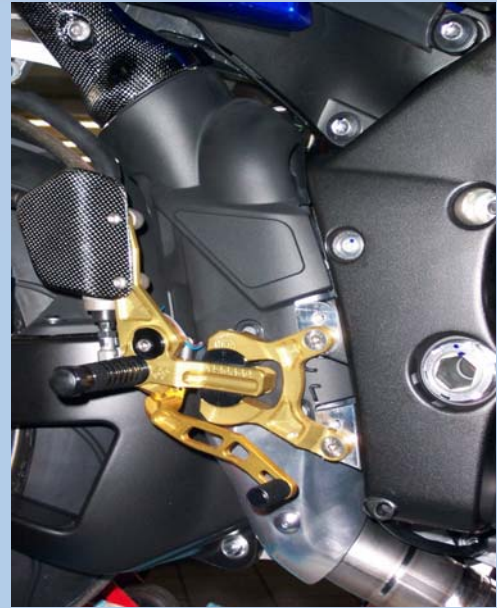

vcr38.gt - Y02-*

rearset yamaha

vers. 002 / 07

gilles.tooling

vcr38.gt.rearsets

* G = gold, B = black, GB = gold-black, BG = black-gold

vcr38gt.features

- continuously adjustable
- standard and reverse shifting possible
- carbon heel protectors
- no play, double ball-bearing gear and brake lever
- gear lever with rolling toe piece
- toepiece adjustable
- hard anodized color combinations
- TÜV certificate