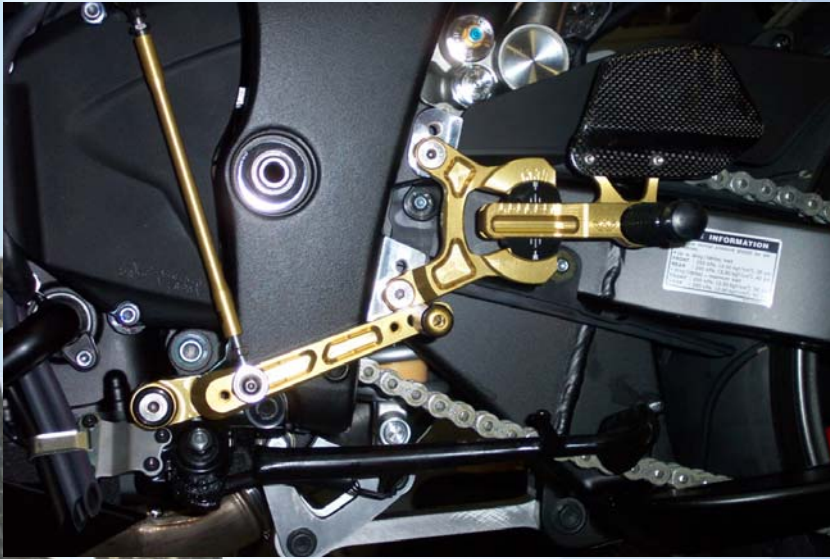

vcr38.gt - Y02-*

rearset yamaha

vers. 002 / 07

gilles.tooling

vcr38.gt.rearsets

* G = gold, B = black, GB = gold-black, BG = black-gold

vcr38gt.features

- continuously adjustable
- standard and reverse shifting possible
- carbon heel protectors
- no play, double ball-bearing gear and brake lever
- gear lever with rolling toe piece
- toepiece adjustable
- hard anodized color combinations
- TÜV certificate