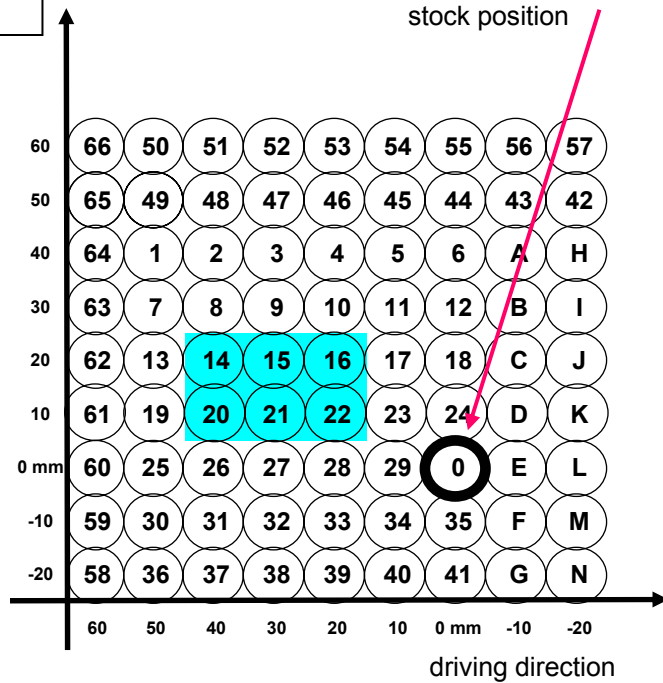

Product-management

Honda

Art.No.: H05-\*

(\* = hard anodized colour: G (golden) ; T (titanium) or B (black)

model	type	yr
CBR 1100 XX	SC 35	'96 -

- 6 possibilities of adjusting (see beside)
- heel protectors on the right and left side
- boundless road clearance

- brake lever cut out of the solid block
- bearings free from backlash
- brake lever and gear lever adjustable