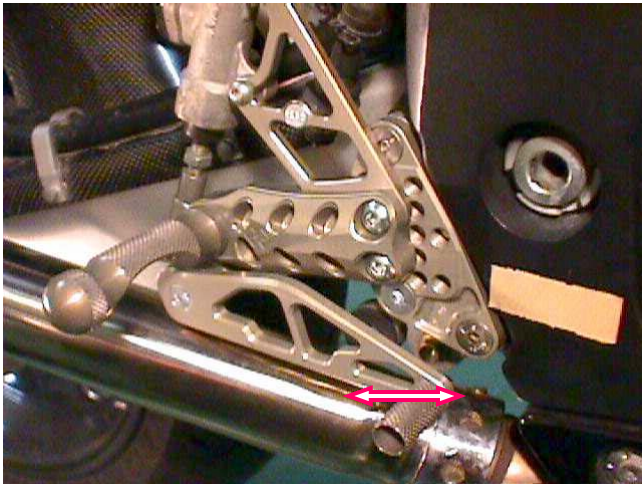

Product-management

Honda

Art.No.: H05-\*

(\* = hard anodized colour: G (golden) ; T (titanium) or B (black)

model	type	yr
CBR 1100 XX	SC 35	'96 -

- 6 possibilities of adjusting (see beside)
- heel protectors on the right and left side
- boundless road clearance

- brake lever cut out of the solid block
- bearings free from backlash
- brake lever and gear lever adjustable