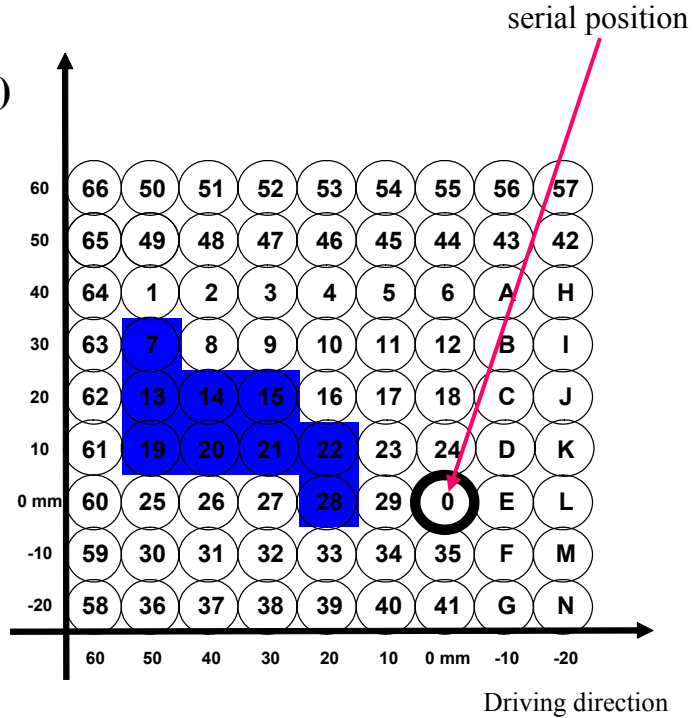

Product-management

Honda

Art.No.: H08-*

(* = Farbe: G= (gold) T= (titan) B=(black)

Modell	Typ	Baujahr
CB 1300	SC 54	`03 -
Import		ab `96

- 9 adjustment possibilities (see on the right)
- reverse shifting possible
- heel protectors on both sides
- boundless road clearance

- break lever and gear lever adjustable
- bearings free from backlash
- break lever cut out of the solid block