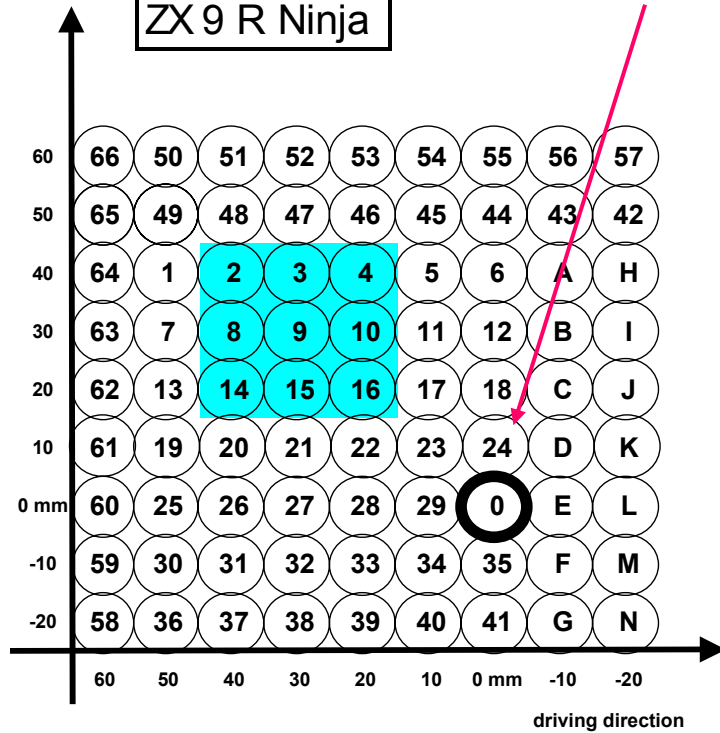

- brake lever and gear lever adjustable
- bearings free from backlash

ZX 7 R Ninja
ZX 9 R Ninja

serial position