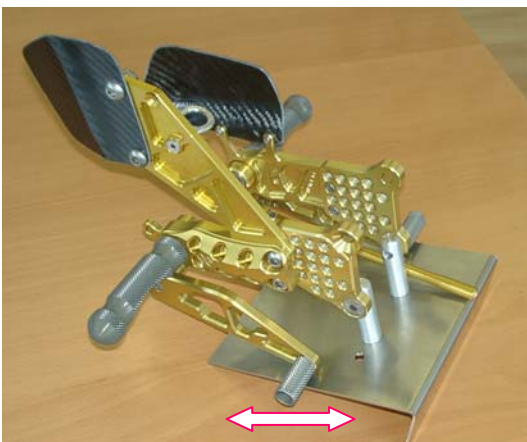

Product-management

Kawasaki

Art.No.: K02 -*

(* = hard anodized colour: G (golden) ;
T (titanium)
or B (black)

model	type	yr
ZX 6 R Ninja	ZX 600 F	'95 - '97
ZX 7 R Ninja	ZX 750 N	'95 -
ZX 9 R Ninja	ZX 900 B	'93 - '97

- 9 possibilities of adjusting (see beside)
- reverse shifting possible
- heel protectors on the right and left side
- boundless road clearance
- adjust possibilities are reduced when using raised exhaust accessories

Example: Footrests titanium or golden

- brake lever and gear lever adjustable
- bearings free from backlash

ZX 7 R Ninja
ZX 9 R Ninja

serial position

ZX 6 R Ninja