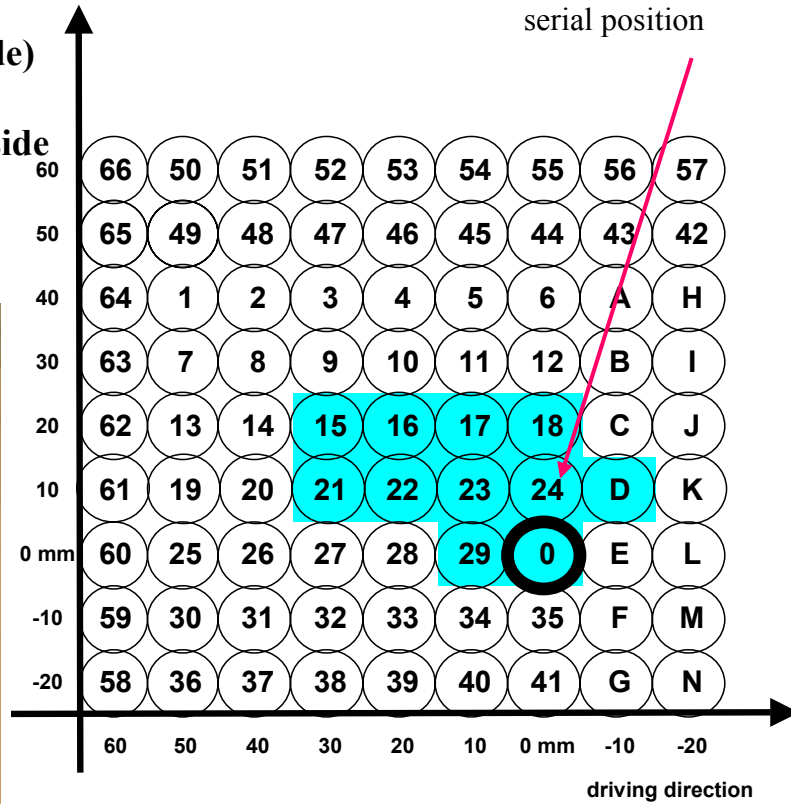

Product-management

Kawasaki

Art.No.: K03-*

(* = hard anodized colour: G (golden)
T (titanium)
or B (black)

model	type	yr
ZX 12 R Ninja	ZXT 20 A	'99 -

- 11 possibilities of adjusting (see beside)
- reverse shifting possible
- heel protectors on the right and left side
- boundless road clearance

- brake lever and gear lever adjustable
- bearings free from backlash