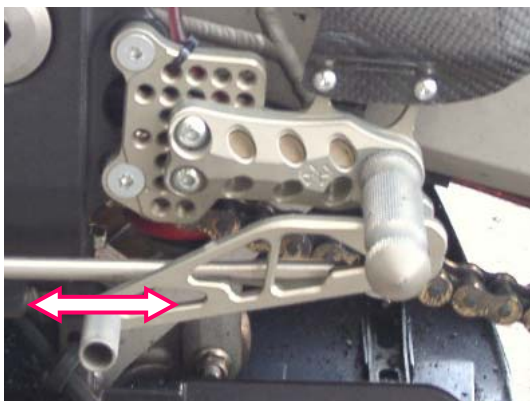

Product-management

Kawasaki

Art.No.: K03-*

(* = hard anodized colour: G (golden)
T (titanium)
or B (black)

model	type	yr
ZX 12 R Ninja	ZXT 20 A	'99 -

- 11 possibilities of adjusting (see beside)
- reverse shifting possible
- heel protectors on the right and left side
- boundless road clearance

- brake lever and gear lever adjustable
- bearings free from backlash