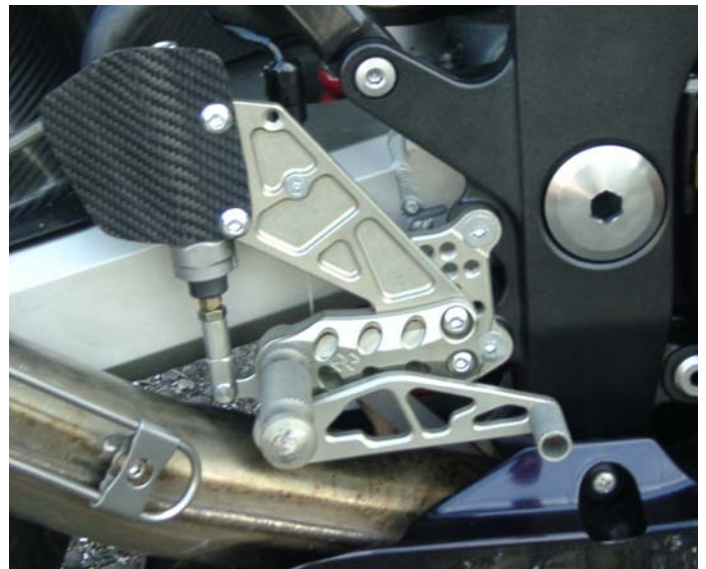

Product-management

Kawasaki

Art.No.: K03-*

(* = hard anodized colour: G (golden)
T (titanium)
or B (black)

model	type	yr
ZX 12 R Ninja	ZXT 20 A	'99 -

- 11 possibilities of adjusting (see beside)
- reverse shifting possible
- heel protectors on the right and left side
- boundless road clearance

- brake lever and gear lever adjustable
- bearings free from backlash