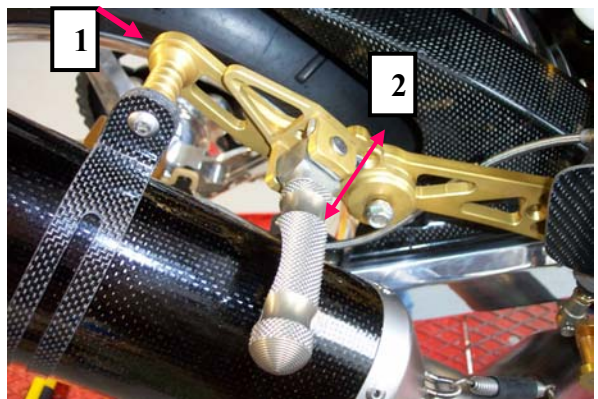

# Kawasaki

Art.No.: K06P-\*

(\* = hard anodized colour: G (golden) ;  
T (titanium)  
or B (black)

- 12 possibilities of adjusting (see beside)
- more relaxed riding position to the back upwards as well as lower than stock
- carbon heel protectors on both sides

- adjustable brake and gear lever
- bearings free from backlash

F:\Produkte\1\_AS 31 GT\34Kawasaki\K06P

Model	Type	year
Z1000	ZRT00A	'03-

**Exhaust holder for aftermarket exhaust available (1):**  
**Art.no. K06-HKA-\***  
**Retail price: 26,00€**