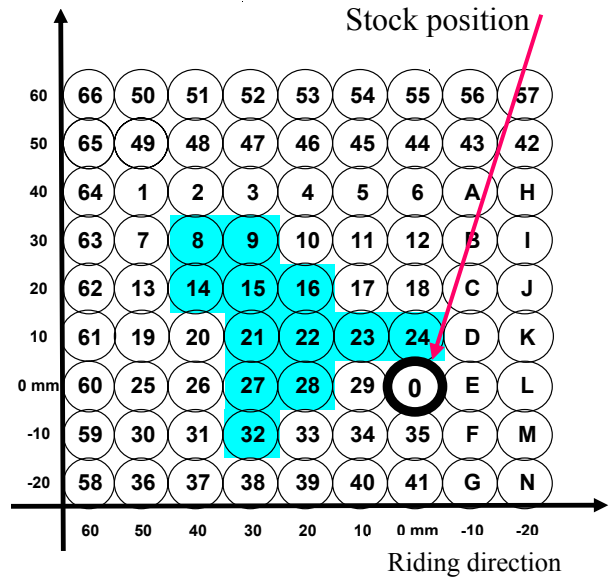

Product-management

Kawasaki

Art.No.: K06P-*

(* = hard anodized colour: G (golden) ;
T (titanium)
or B (black)

- 12 possibilities of adjusting (see beside)
- more relaxed riding position to the back upwards as well as lower than stock
- carbon heel protectors on both sides

- adjustable brake and gear lever
- bearings free from backlash

F:\Produkte\1_AS 31 GT\34Kawasaki\K06P

Model	Type	year
Z1000	ZRT00A	'03-

Exhaust holder for aftermarket exhaust available (1):
Art.no. K06-HKA-*
Retail price: 26,00€

Retractable pillion footrests included !
→ height adjustable ! (2)