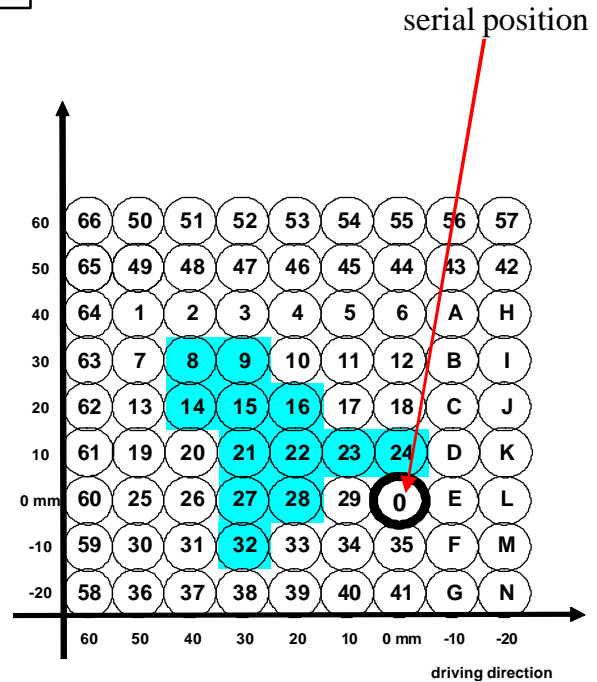

Product-management

Kawasaki

Art.No.: K06 -*

(* = hard anodized colour: G (golden) ;
T (titanium)
or B (black)

model	type	yr
Z 1000	ZRT00A	03 -

- no pillion rider possible
- 12 possibilities of adjusting (see beside)
- heel protectors on the right and left side
- boundless road clearance
- adjustment lower as stock possible as well

- brake lever and gear lever adjustable
- bearings free from backlash
- when using 4-in-1 mufflers, the muffler holder can be dismantled