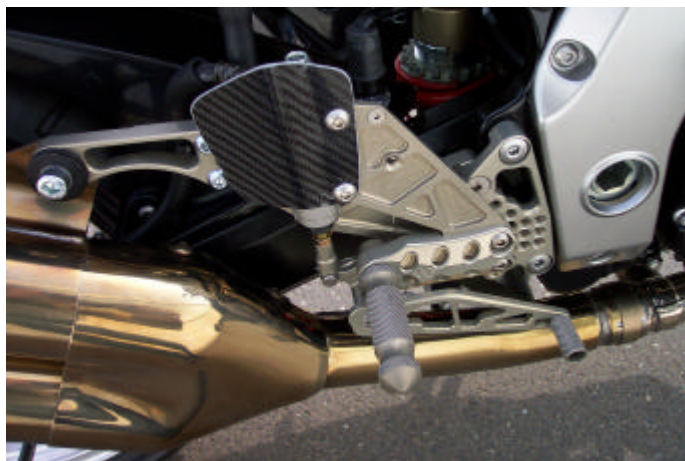

Product-management

Kawasaki

Art.No.: K06 -*

(* = hard anodized colour: G (golden) ;
T (titanium)
or B (black)

model	type	yr
Z 1000	ZRT00A	03 -

- no pillion rider possible
- 12 possibilities of adjusting (see beside)
- heel protectors on the right and left side
- boundless road clearance
- adjustment lower as stock possible as well

- brake lever and gear lever adjustable
- bearings free from backlash
- when using 4-in-1 mufflers, the muffler holder can be dismantled