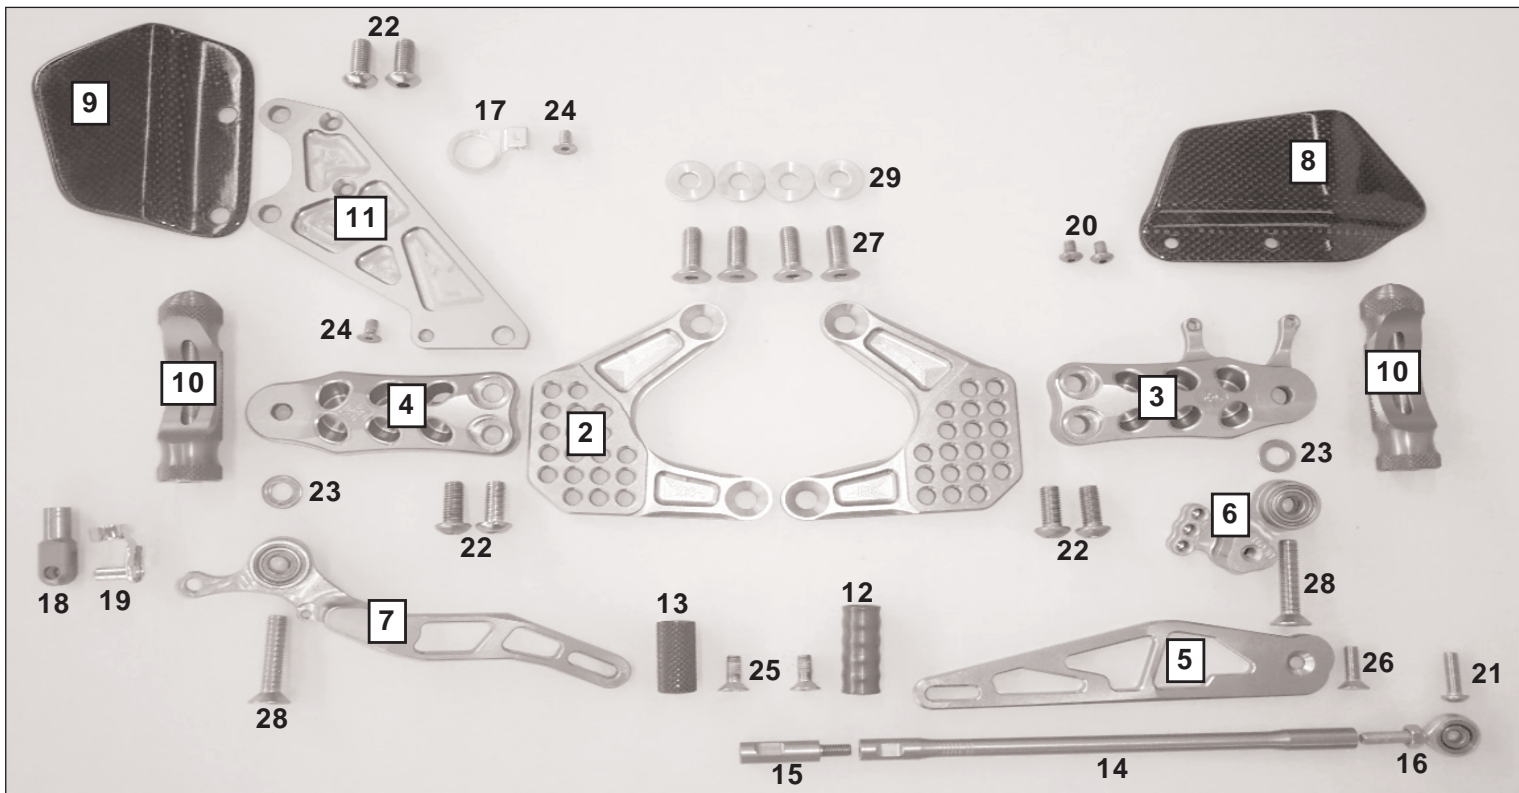

K08-CUP  
teilleiste / partlist

K08-CUP  
teilleiste / partlist

Pos.	Description	Part-No.	Qty.
1	left basic plate	K08GL-*	1
2	right basic plate	K08GR-*	1
3	left adjusting plate	UV01L-*	1
4	right adjusting plate	UV01R-*	1
5	gear lever	US02-*	1
6	gear lever bearing	UL01L-*	1
7	brake lever	UB06-*	1
8	left heel protector	CAR 01L	1

Pos.	Description	Part-No.	Qty.
9	right heel protector	CAR 01R 8,5-49	1
10	footrest	UF01-*	2
11	holder brake cylinder	UHB11-*	1
12	gear lever toe piece	UTR02-*	1
13	brake lever toe piece	UTR01-*	1
14	gear shaft	USW07-*	1
15	adapter gear shaft	USWAD01-*	1
16	ball and socket bearing	GAKFR6	1

Pos.	Description	Part-No.	Qty.
17	holder stopp light	BLS04	1
18	brakecylinder adapter	UAD02-30	1
19	adapter pin	FKB6x12	1
20	screw	M5x8-7380-VA	2
21	screw	M6x20-7380-VA	1
22	screw	M8x20-7380-VA	6
23	washer	ULS8,4	2
24	screw	M5x10-7991-VA	2

Pos.	Description	Part-No.	Qty.
25	screw	M6x16-7991-VA	2
26	screw	M6x20-7991-VA	1
27	screw	M8x25-7991-VA	4
28	screw	M8x40-7991-VA	2
29	collar	DS20-8-4	4