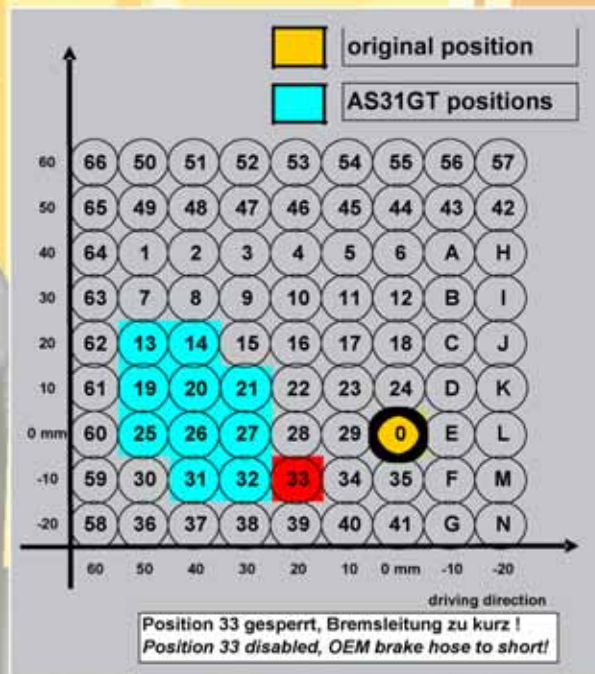

as31gt.rearsets kawasaki K08-Cup-*

vers.011 / 02

gilles.tooling

as31gt.rearsets

* = colours: G=golden, B=black, T=titanium

as31gt.features

- 10 adjustment options (see table on the right)
- carbon heel protectors on both sides
- gear and brake lever bearings free of backlash
- rearsets available in black, gold and titanium
- lower footrest position guarantees more comfort
- higher footrest position guarantees more liberty regarding sloping position
- GP-shifting possible
- retractable replacement footrests for rider and pillion rider available