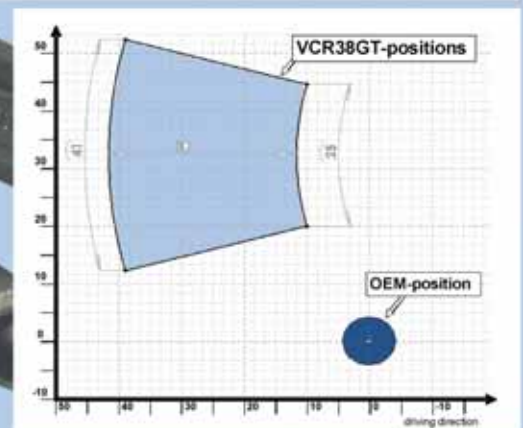

vcr38.gt - H02-*
rearsets honda

vers. 002 / 07

gilles.tooling

vcr38.gt.rearsets

* G = gold, B = black, GB = gold-black,
BG = black-gold

vcr38gt.features

- continuously adjustable
- standard and reverse shifting possible
- carbon heel protector
- no play, double ball-bearing gear and brake lever
- gear lever with rolling toe piece
- trittstück einstellbar
- hard anodized color combinations
- **tüv-parts certificate**