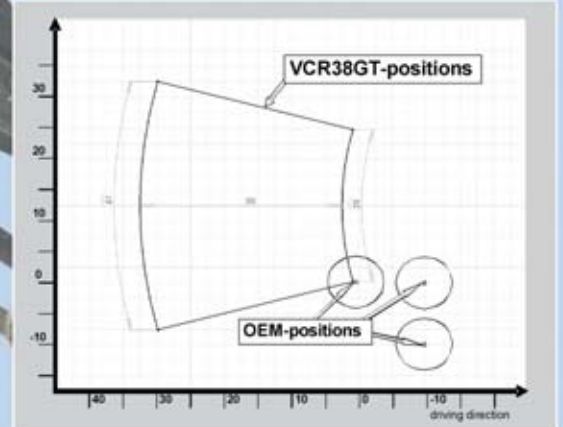

vcr38.gt - S01-*
rearets suzuki

vers. 002 / 07

gilles.tooling

vcr38.gt.rearsets

* G = gold, B = black, GB = gold-black,
BG = black-gold

vcr38gt.features

- continuously adjustable
- standard and reverse shifting possible
- carbon heel protector
- no play, double ball-bearing gear and brake lever
- gear lever with rolling toe piece
- adjustable toe piece
- hard anodized color combinations
- TÜV-parts certificate