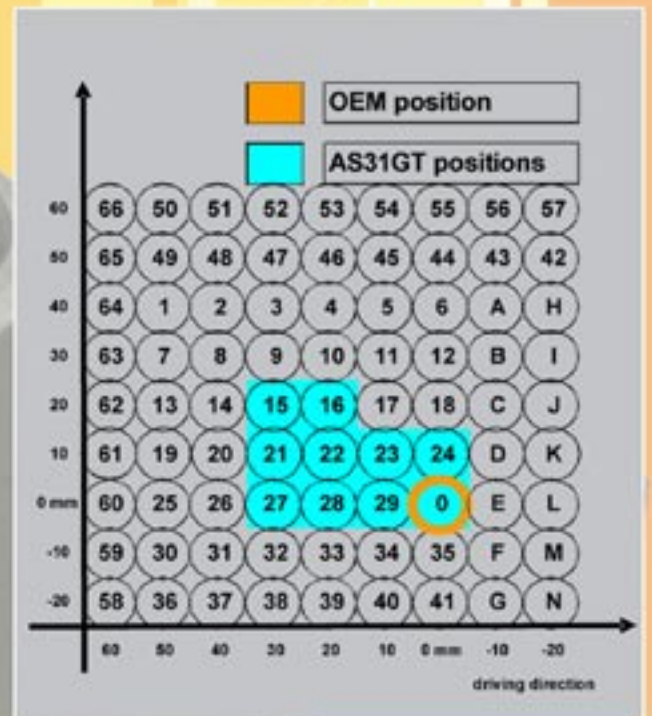

as31gt.rearset kawasaki K09A-*

vers.011 / 02

gilles.tooling

as31gt.rearsets

* = colours: G=golden, B=black, T=titanium

as31gt.features

- 10 adjustment options (see table on the right)
- normal as well as reverse shifting
- carbon heel protectors on both sides
- gear and brake lever bearings free of backlash
- rearsets available in black, gold and titanium
- higher footrest position guarantees more liberty regarding sloping position
- adjustable foot length (pic)