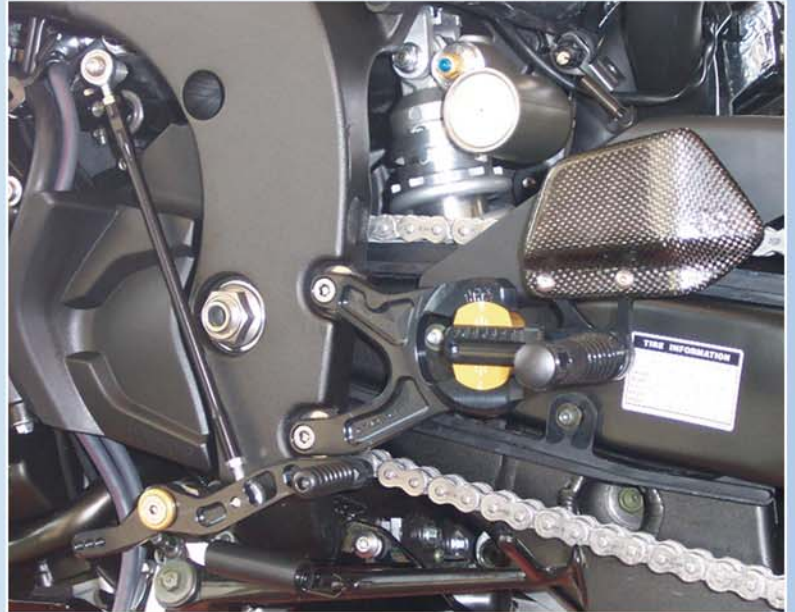

vcr38.gt - Y01-*
 rearsets yamaha

vers. 002 / 07

gilles.tooling

vcr38.gt.rearsets

* G = gold, B = black, GB = gold-black, BG = black-gold

vcr38gt.features

- continuously adjustable
- standard and reverse shifting possible
- carbon heel protector
- no play, double ball-bearing gear and brake lever
- gear lever with rolling toe piece
- trittstück einstellbar
- hard anodized color combinations
- tüv-parts certificate