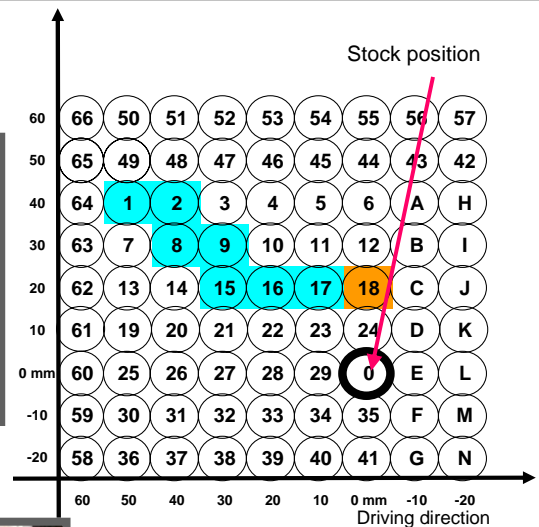

as31gt.rearsets – S04A-*

* = colours: G=golden, B=black, T=titanium

vers.011 / 02

as31gt.rearsets

gilles.tooling

as31gt.suzuki

Available in three anodized colours!

as31gt.features

- 8(7) adjustment options for more sportiness (see table on the right)
- carbon heel protectors on both sides
- gear and brake lever bearings free of backlash
- adjustable foot length (see photo A)
- higher footrest position guarantees more liberty regarding sloping position
- more relaxed sitting position when adjusting footrest more to the back
- no reverse shifting possible