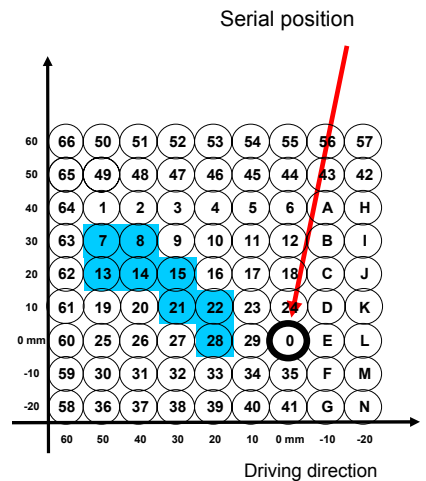

as31gt.rearsets – S06-*

* = colours: G=golden, B=black, T=titanium

as31gt.suzuki:

Suzuki	Type	Year
GSXR 1000	B 6	'05-

as31gt.features

- 8 adjustment options (see on the right)
- normal as well as reverse shifting possible
- dual carbon heel protectors on the right and left side
- shift- and brake lever with bearings free of backlash
- adjustable foot length (see photo 'A')
- more liberty regarding sloping position by higher adjusting options
- more sitting convenience by adjusting footrest more to the back

Colour variation: titanium