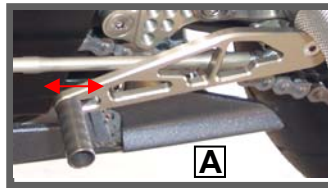

as31gt.rearsets – S06-*

* = colours: G=golden, B=black, T=titanium

as31gt.suzuki:

Suzuki	Type	Year
GSXR 1000	B 6	'05-

as31gt.features

- 8 adjustment options (see on the right)
- normal as well as reverse shifting possible
- dual carbon heel protectors on the right and left side
- shift- and brake lever with bearings free of backlash
- adjustable foot length (see photo 'A')
- more liberty regarding sloping position by higher adjusting options
- more sitting convenience by adjusting footrest more to the back