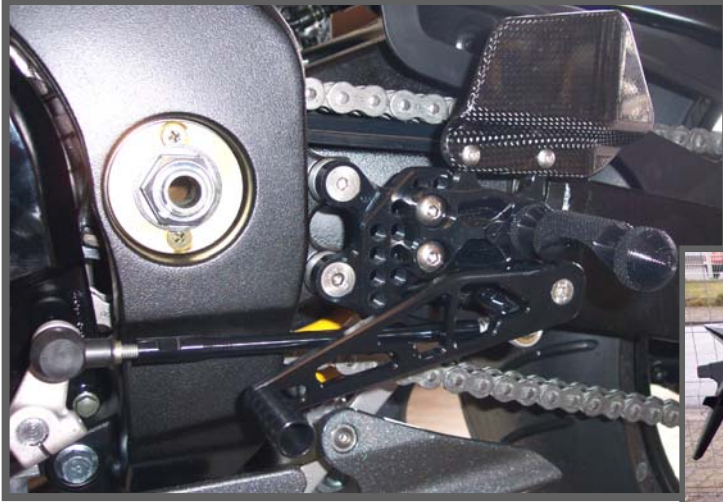

as31gt.rearsets – S06-*

* = colours: G=golden, B=black, T=titanium

as31gt.suzuki:

Suzuki	Type	Year
GSXR 1000	B 6	'05-

as31gt.features

- 8 adjustment options (see on the right)
- normal as well as reverse shifting possible
- dual carbon heel protectors on the right and left side
- shift- and brake lever with bearings free of backlash
- adjustable foot length (see photo 'A')
- more liberty regarding sloping position by higher adjusting options
- more sitting convenience by adjusting footrest more to the back

Colour variation: titanium