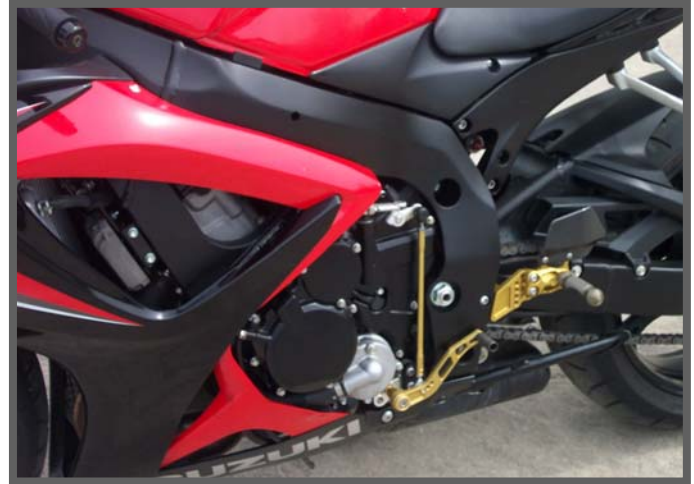

as31gt.rearsets suzuki S07-*

* = colours: G=golden, B=black, T=titanium

as31gt.suzuki S07-*

SUZUKI	type	year
GSX-R600	CE	'06-
GSX-R750	CF	'06-

as31gt.features

- 6 adjustment options (see table on the right)
- normal as well as reverse shifting
- carbon heel protectors on both sides
- triple variable geared shift lever (pic)
- gear and brake lever bearings free of backlash
- rearsets available in black, gold and titanium
- higher footrest position guarantees more liberty regarding sloping position