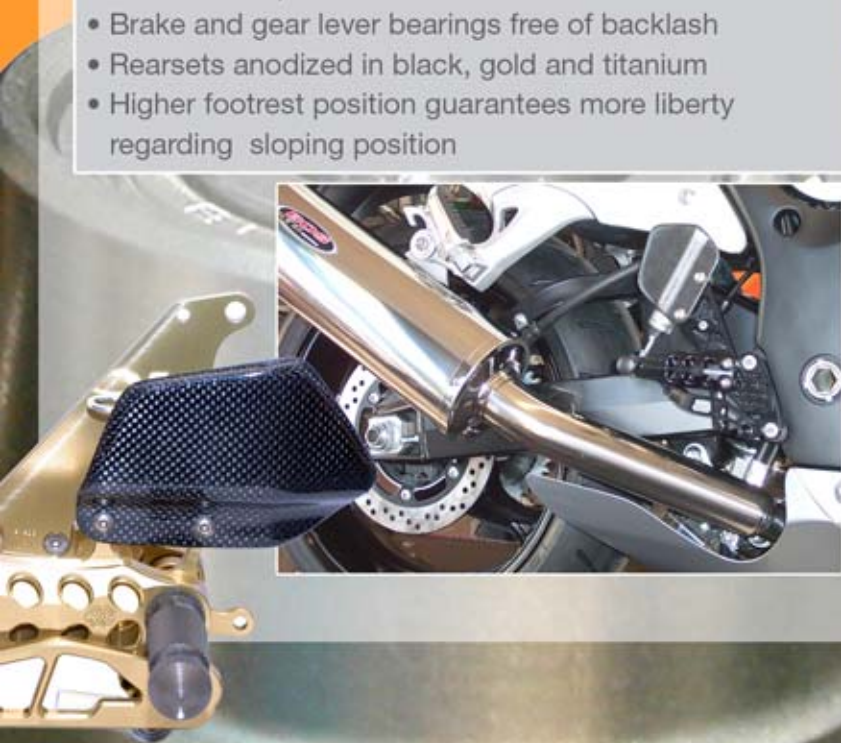

as31gt.rearsets suzuki S09-*

vers.011 / 02

gilles.tooling

as31gt.rearsets

* = colours: G=golden, B=black, T=titanium

as31gt.features

- 7 adjustment options (see table on the right)
- Carbon heel protectors on both sides
- Brake and gear lever bearings free of backlash
- Rearsets anodized in black, gold and titanium
- Higher footrest position guarantees more liberty regarding sloping position