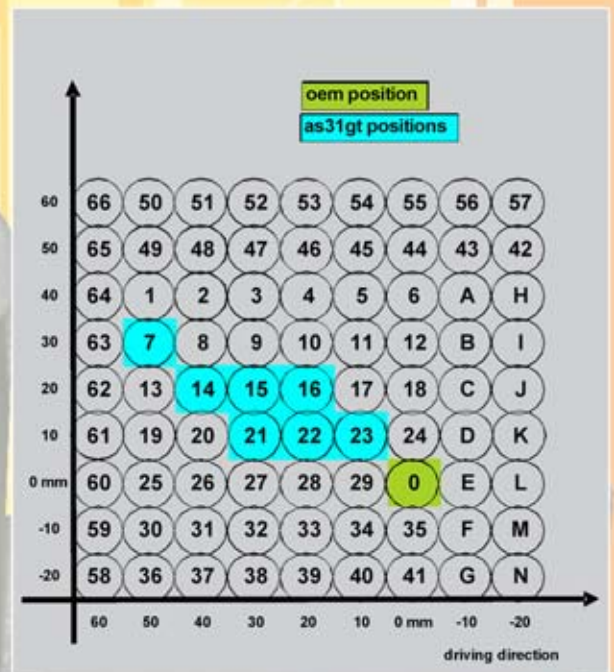

as31gt.rearsets suzuki S09-*

vers.011 / 02

gilles.tooling

as31gt.rearsets

* = colours: G=golden, B=black, T=titanium

as31gt.features

- 7 adjustment options (see table on the right)
- Carbon heel protectors on both sides
- Brake and gear lever bearings free of backlash
- Rearsets anodized in black, gold and titanium
- Higher footrest position guarantees more liberty regarding sloping position