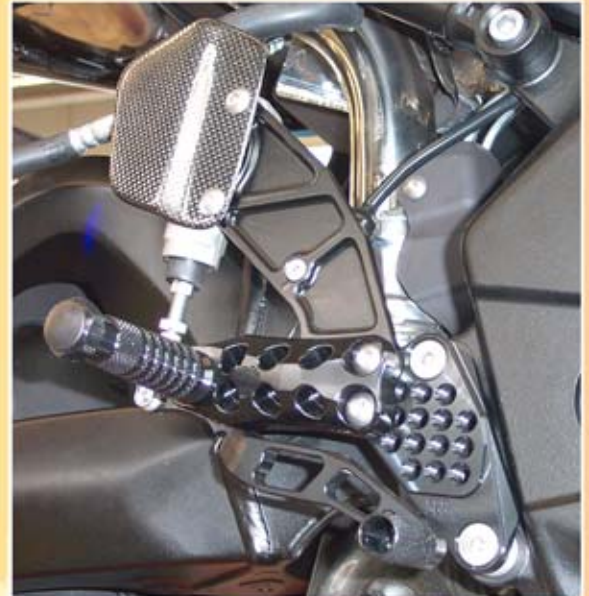

as31gt.rearsets suzuki S10-*

vers.011 / 02

as31gt.rearsets

* = colours: G=golden, B=black, T=titanium

as31gt.features

- 7 adjustment options (see table on the right)
- Carbon heel protectors on both sides
- Brake and gear lever bearings free of backlash
- Rearsets anodized in black, gold and titanium
- Higher footrest position guarantees more liberty regarding sloping position