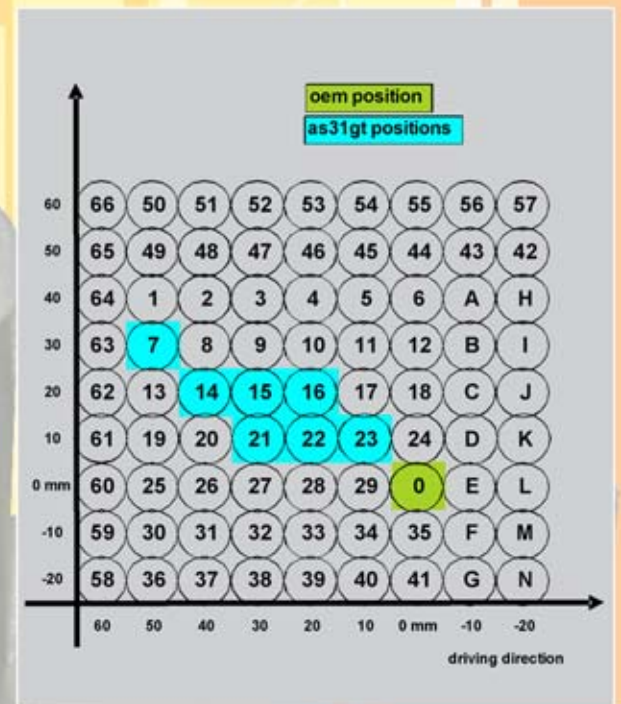

as31gt.rearsets suzuki S10-*

vers.011 / 02

as31gt.rearsets

* = colours: G=golden, B=black, T=titanium

as31gt.features

- 7 adjustment options (see table on the right)
- Carbon heel protectors on both sides
- Brake and gear lever bearings free of backlash
- Rearsets anodized in black, gold and titanium
- Higher footrest position guarantees more liberty regarding sloping position