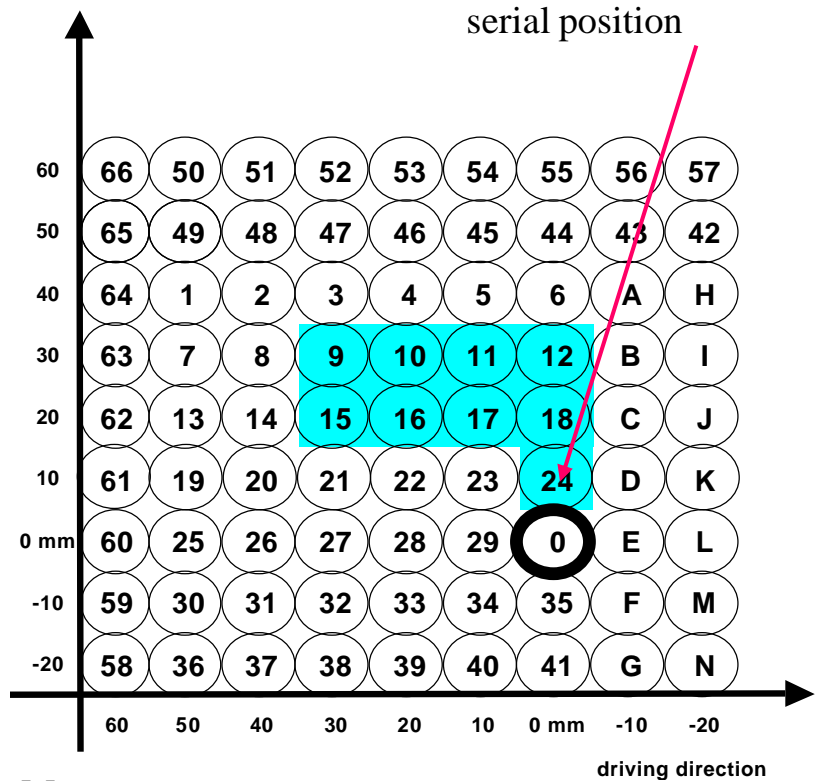

 Product-management	
	<b>Triumph</b> <b>Art.No.: T02-*</b> (* = hard anodized colour: G (golden) ; T (titanium) or B (black)

model	type	yr
TT 600	608 AD	'00

- 9 possibilities of adjusting (see beside)
- reverse shifting possible
- heel protectors on the right and left side
- boundless road clearence

- break lever and gear lever adjustable
- bearings free from backlash