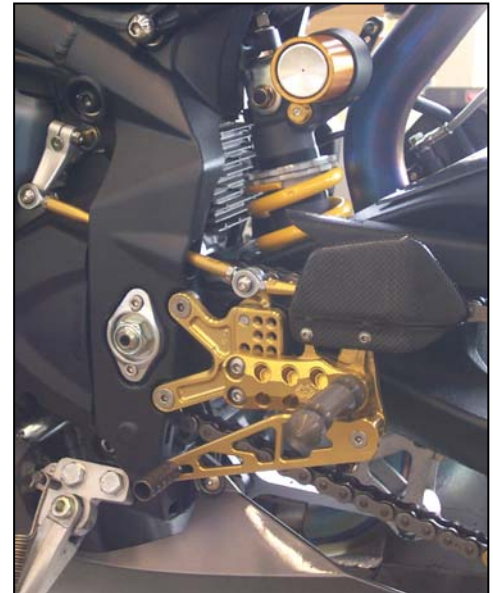

as31gt.rearsets – T04-*

* = colours: G=golden, B=black, T=titanium

vers.011 / 02

as31gt.rearsets

gilles.tooling

as31gt.triumph

Available in three anodized colours!

as31gt.features

- 9 adjustment options for more sportiness (see table on the right)
- carbon heel protectors on both sides
- gear and brake lever bearings free of backlash
- adjustable foot length
- higher footrest position guarantees more liberty regarding sloping position
- more relaxed sitting position when adjusting footrest more to the back
- reverse shifting possible