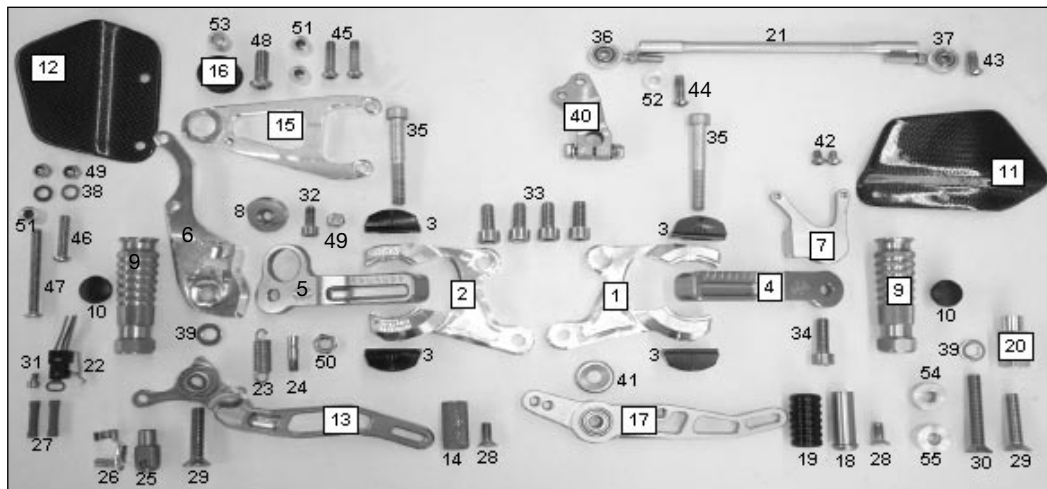

vcr38gt-H03

teilleiste / partlist

Pos.	Description	Part-No.	Qty.
1	left rotor plate	VCR-GL-H03-*	1
2	right rotor plate	VCR-GR-H03-*	1
3	rotor	VCR-RT-01-*	4
4	left slider	VCR-SL-01-*	1
5	right slider	VCR-SR-01-*	1
6	holder brake unit	VCR-BU-06-*	1
7	holder shift unit	VCR-SU-01-*	1
8	excenter	VCR-EX-01-*	1
9	footrest	UF-04-*	2
10	plug	7 702 856	2
11	left heel protector	CAR01-L	1
12	right heel protector	CAR01-R 6,5-49	1
13	brake lever	UB-10-*	1
14	brake lever toe piece	UTR01-*	1

Pos.	Description	Part-No.	Qty.
15	holder exhaust	UAH05-B	1
16	rubber exhaust	80103-MG2-000	1
17	gear lever	US-10-*	1
18	gear lever toe piece	UTR06IT-*	1
19	gear lever roller	UTR05	1
20	gear lever adapter	SPS04	1
21	gear shaft	USW09-*	1
22	stopp light switch	01022.4501-01	1
23	spring brake lever	7 699 626	1
24	spring fixing pin	7 702 868	1
25	brake cylinder adapter	UAD02-23	1
26	adapter pin	FKB6x12	1
27	connector	01-0110058	2
28	screw	M6x16-7991-VA	2

vcr38gt-H03
teileliste / partlist

Pos.	Description	Part-No.	Qty.
29	screw	M8x40-7991-VA	2
30	screw	M8x55-7991-VA	1
31	screw	M4x6-912-VA	1
32	screw	M6x16-912-VA	1
33	screw	M8x20-912-VA	4
34	screw	M8x25-912-VA	1
35	screw	M8x60-912-12.9-*	2
36	ball and socket bearing	GAKFL6	1
37	ball and socket bearing	GAKFR6	1
38	washer	ULS6,4	2
39	washer	ULS8,4	2
40	gear arm	SA03-*	1
41	bind	BL01-*	1
42	screw	M5x8-7380-VA	2

Pos.	Description	Part-No.	Qty.
43	screw	M6x16-7380-VA	1
44	screw	M6x20-7380-VA	1
45	screw	M6x25-7380-VA	2
46	screw	M6x30-7380-VA	1
47	screw	M6x60-7380-VA	1
48	screw	M8x25-7380-VA	1
49	nut	M6-985-VA	3
50	nut	M8-439-VA	1
51	collar	DS11-6-14	3
52	collar	DS14-6-4	1
53	collar	DS12-8-12	1
54	collar	DS20-8-8	1
55	collar	DS20-8-12	1
56			