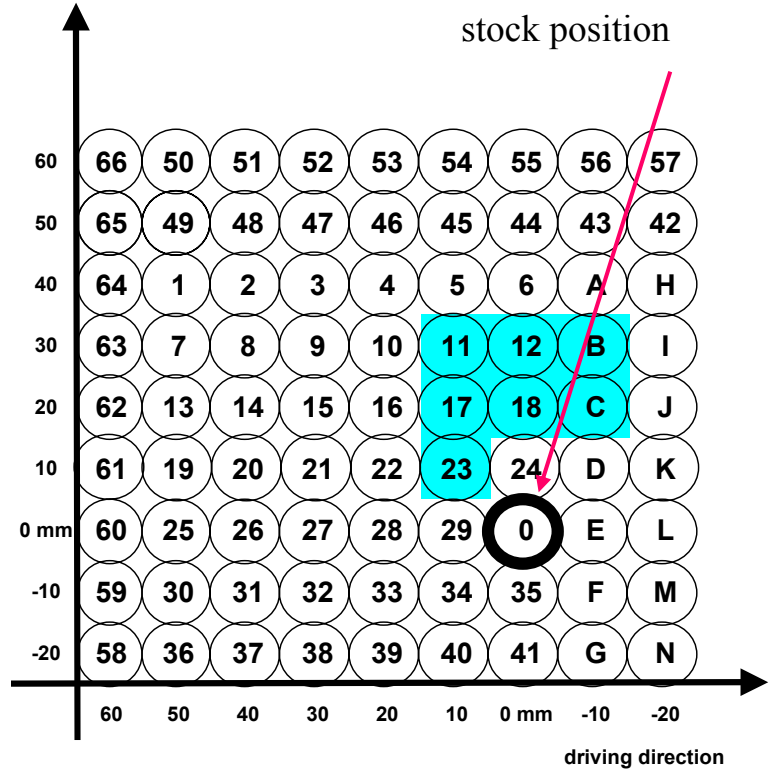

Product-management

Yamaha

Art.No.: Y01-*

(* = hard anodized colour: G (golden) ; T (titanium) or B (black)

model	type	yr
YZF R 1	RN 01	'97 -
YZF R 1	RN 04	'99 - '01
YZF R 1	RN 09	'02-

- 7 possibilities of adjusting (see beside)
- reverse shifting possible
- heel protectors on the left side
- boundless road clearance

left side

- brake and gear lever adjustable
- bearings free from backlash

right side