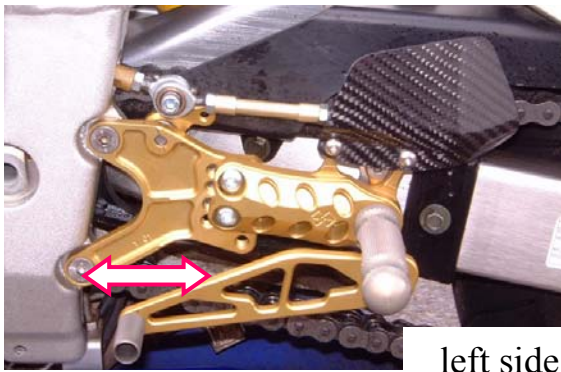

Product-management

Yamaha

Art.No.: Y01-*

(* = hard anodized colour: G (golden) ; T (titanium) or B (black)

model	type	yr
YZF R 1	RN 01	'97 -
YZF R 1	RN 04	'99 - '01
YZF R 1	RN 09	'02-

- 7 possibilities of adjusting (see beside)
- reverse shifting possible
- heel protectors on the left side
- boundless road clearance

left side

- brake and gear lever adjustable
- bearings free from backlash

right side