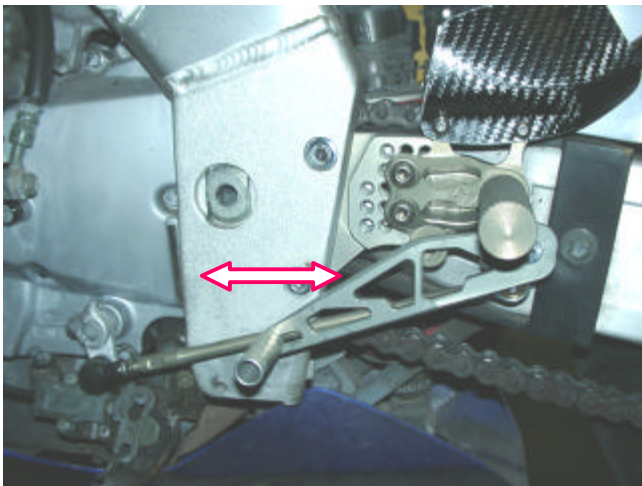

Produktmanagement

Yamaha

Art.No.: Y04-*

(* = Farbe, harteloxiert: G (gold) ;
T (titan)
or B (black)

model	type	yr
YZF 1000 Thunderace	4 VD	'96 -

- 9 possibilities of adjusting (see beside)
- heel protectors on the right and left side
- boundless road clearence

- break lever and gear lever adjustable
- bearings free from backlash