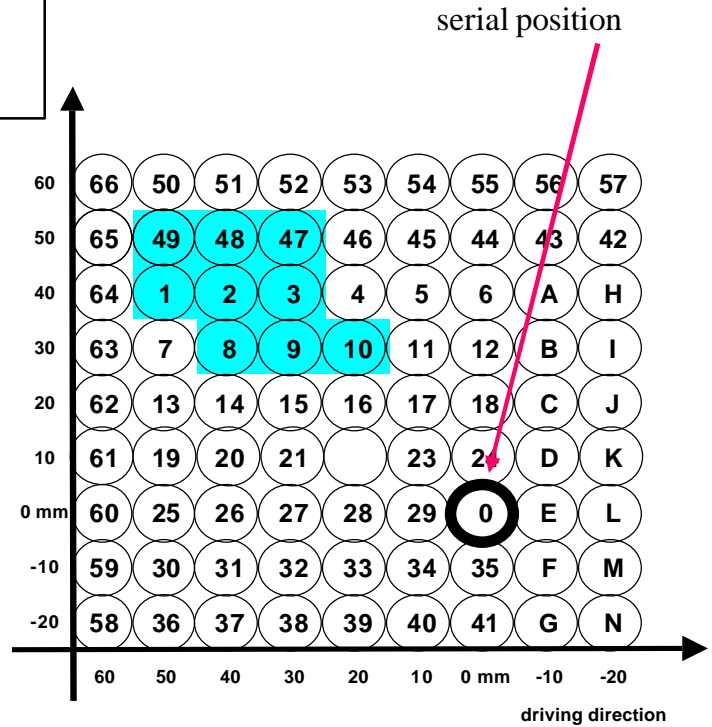

Produktmanagement

Yamaha

Art.No.: Y04-*

(* = Farbe, harteloxiert: G (gold) ;
T (titan)
or B (black)

model	type	yr
YZF 1000 Thunderace	4 VD	'96 -

- 9 possibilities of adjusting (see beside)
- heel protectors on the right and left side
- boundless road clearence

- break lever and gear lever adjustable
- bearings free from backlash