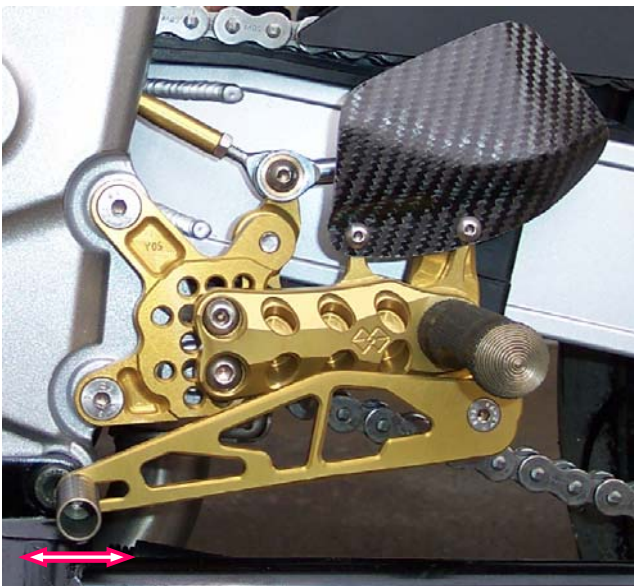

Info:

Kit includes both joints plus mounting assembly. Please order footrests UF01 separately!

- adjustable brake and gear lever
- bearings free from backlash