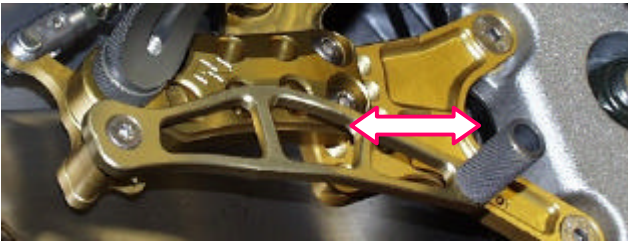

Product-management

Yamaha

Art.No.: Y06-*

(* = hard anodized colour: G (golden) ;
T (titanium)
or B (black)

model	type	yr
YZF R 6	RJ 03	'98 -

- 7 possibilities of adjusting (see beside)
- reverse shifting possible
- heel protectors on the left side
- boundless road clearance

- break lever and gear lever adjustable
- bearings free from backlash