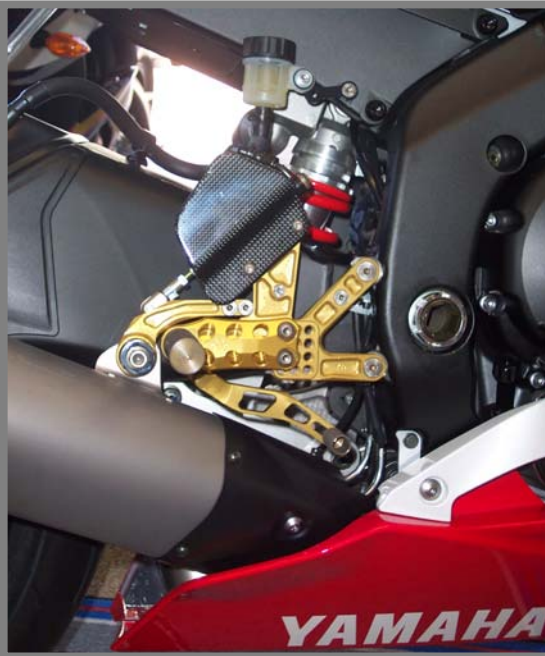

# as31gt.rearsets – Y09-\*

\* = colours: G=golden, B=black, T=titanium

## as31gt.yamaha:

Yamaha	Type	Year
YZF R 6	RJ11	'06-

**Attention:**  
Lower adjustment positions restricted with original exhaust system.

## as31gt.features

- 6 adjustment options (see table on the right)
- normal as well as reverse shifting
- carbon heel protectors on both sides
- dismounting side stand possible (racebike)
- shift lever enables different fulcrum adjustments (pic)
- gear and brake lever bearings free of backlash
- rearsets available in black, gold and titanium
- higher footrest position guarantees more liberty regarding sloping position