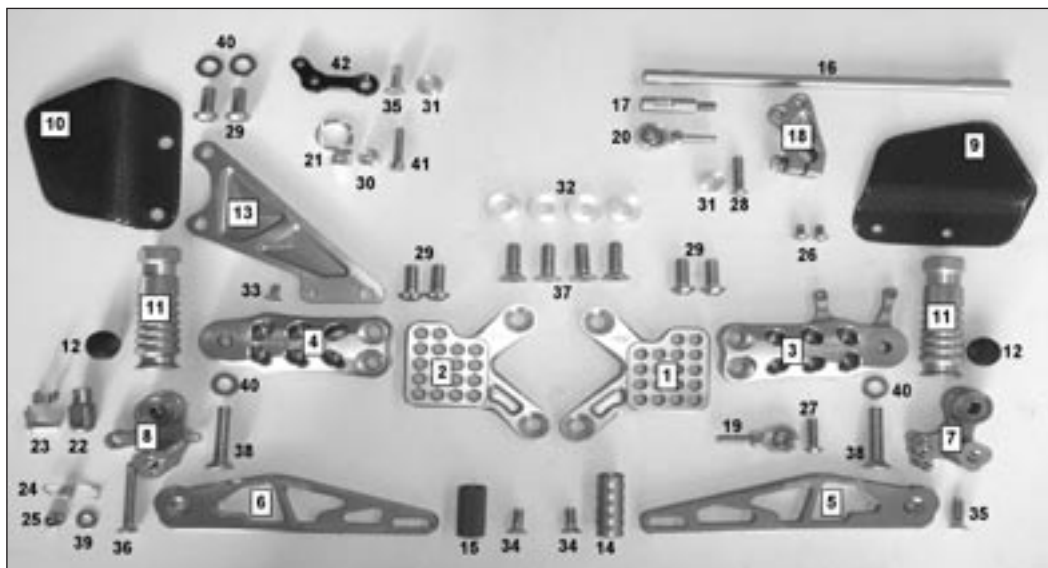

as31gt-K09A

teileliste / partlist

Pos.	Description	Part-No.	Qty.
1	left basic plate	K09GL-*	1
2	right basic plate	K09GR-*	1
3	left adjusting plate	UV01L-*	1
4	right adjusting plate	UV01R-*	1
5	gear lever	US02-*	1
6	brake lever	UB02-*	1
7	gear lever bearing	UL01L-*	1
8	brake lever bearing	UL01R-*	1
9	left heel protector	CAR01-R-6-40	1
10	right heel protector	CAR01-R-8-49	1
11	footrest	UF04-*	2
12	plug	7 702 856	2
13	holder brake cylinder	UHB27-*	1
14	gear lever toe piece	UTR02-*	1
15	brake lever toe piece	UTR01-*	1
16	gear shaft	USW02-*	1
17	adapter gear shaft	USWAD01-*	1
18	gear arm	SA01-*	1
19	ball and socket bearing	GAKFR6	1
20	ball and socket bearing	GAKFL6	1
21	holder stopp light	BLS04	1

Pos.	Description	Part-No.	Qty.
22	brake cylinder adapter	UAD02-23	1
23	adapter pin	FKB6x12	1
24	spring	FE30	1
25	nut	M6-985	1
26	screw	M5x8-7380	2
27	screw	M6x20-7380	1
28	screw	M6x25-7380	1
29	screw	M8x20-7380	6
30	collar	DS12-6-9	1
31	collar	DS15-6-6	2
32	collar	DS20-8-6	4
33	screw	M5x10-7991	1
34	screw	M6x16-7991	2
35	screw	M6x20-7991	2
36	screw	M6x45-7991	1
37	screw	M8x25-7991	4
38	screw	M8x40-7991	2
39	washer	ULS6,4	1
40	washer	ULS8,4	4
41	screw	M5x25-912	1
42	holder	HA05-B	1