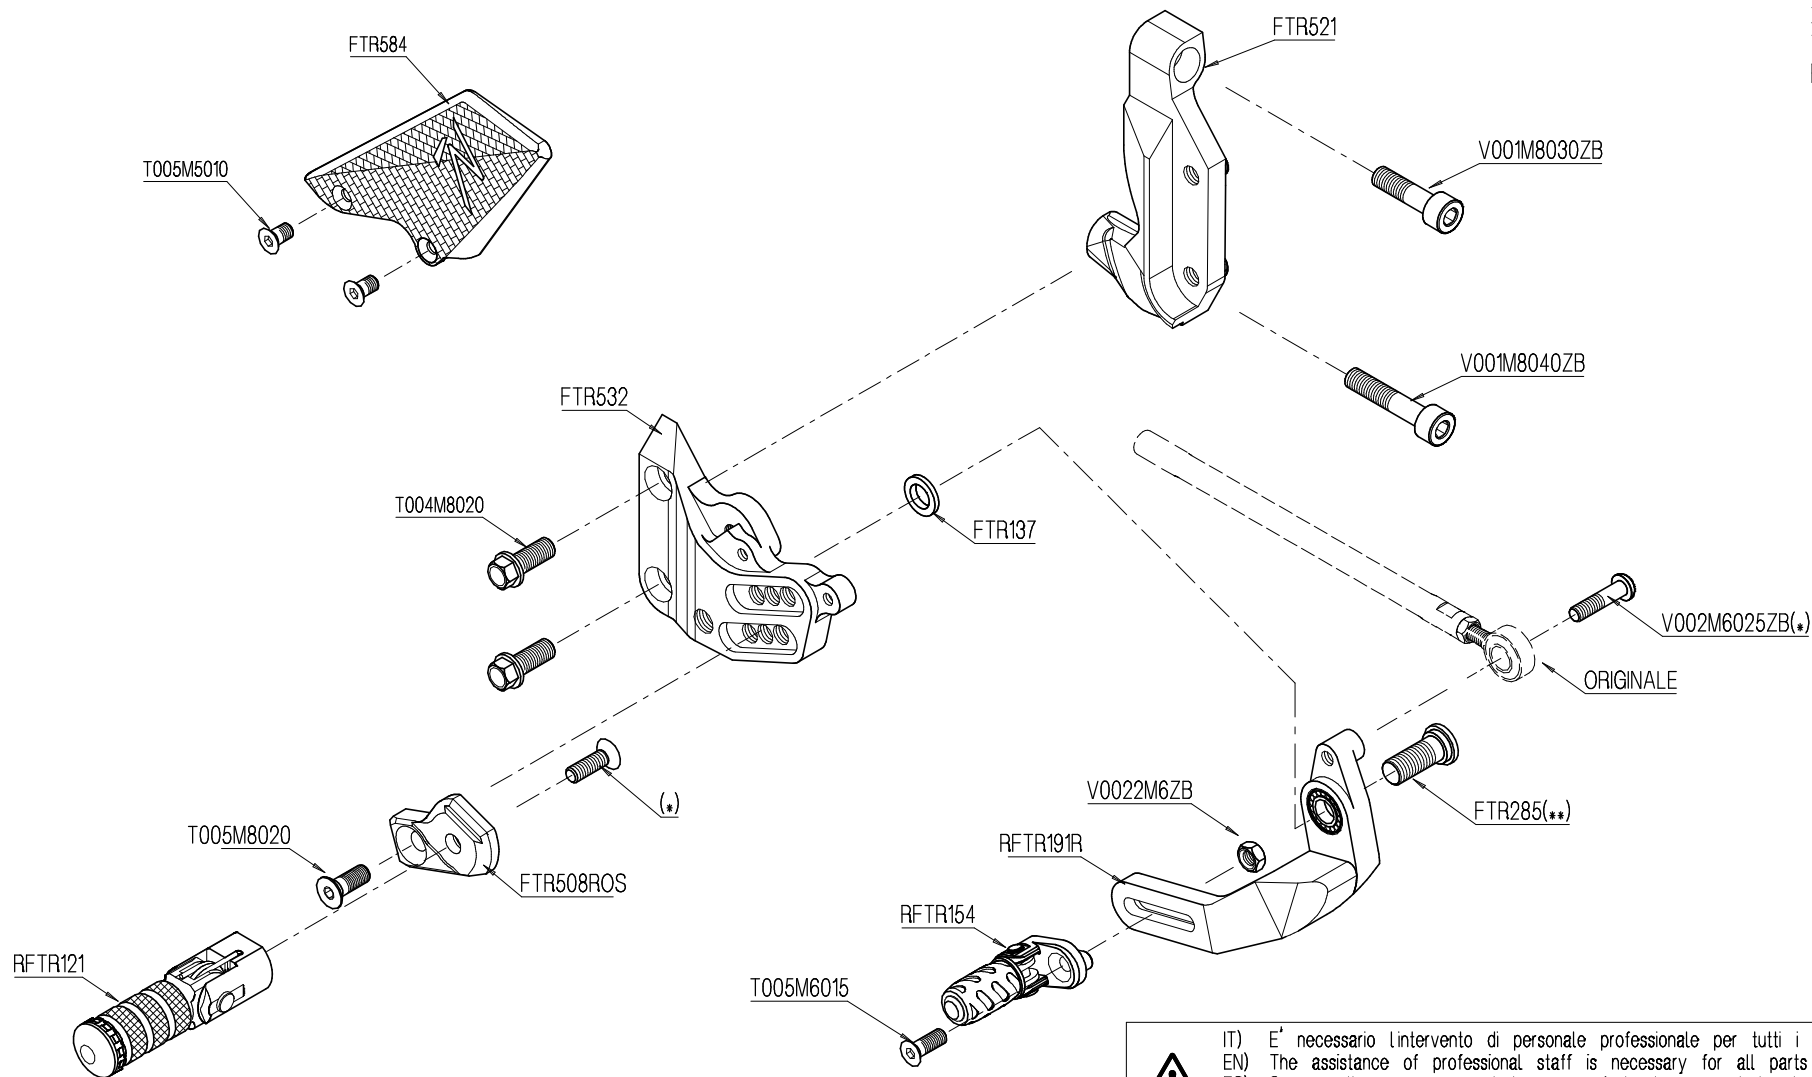

DUCATI PANIGALE - FTRDU004R

Lighttech s.r.l.

31025-Santa Lucia di Piave (TV)-IT
Tel 0438/453010 - Fax 0438/655919
E-Mail info@lighttech.it

IT) E' necessario l'intervento di personale professionale per tutti i prodotti che necessitano di installazione.
EN) The assistance of professional staff is necessary for all parts which require installation.
ES) Se necesita que sea montado por profesionales para todos los productos que necesitan instalacion.
FR) L'assistance d'un professionnel est necessaire pour toutes les pieces qui necessitent une installation.
DEU) Der Eingriff von Fachpersonal ist notwendig für alle Artikel die installiert/montiert werden müssen.

ITALIA
VITE ORIGINALE
PARTI ORIGINALE
(*) BLOCCARE CON FRENAFILETTI DEBOLE
(**) BLOCCARE CON FRENAFILETTI MEDIO
MONTAGGIO CAMBIO NORMALE
MONTAGGIO CAMBIO ROVESCIATO
VERIFICARE SERRAGGIO VITI PRIMA DELL'UTILIZZO
PRIMA DI ORDINARE VERIFICARE L'ULTIMA RELEASE SUL SITO

ENGLAND
ORIGINAL SCREW
ORIGINAL PART
(*) LOCKING WITH LOW STRENGTH THREAD LOCKER
(**) LOCKING WITH MEDIUM STRENGTH THREAD LOCKER
NORMAL MODE
REVERSE MODE
CONTROL THE TIGHTENING'S SCREW BEFORE USING
BEFORE ORDER CHECKING THE LATEST RELEASE ON WEBSITE

FRANCE
ECROU ORIGINE
PIECE ORIGINE
(*) BLOCCAGE AVEC FREIN FILET FAIBLE
(**) BLOCCAGE AVEC FREIN FILET MOYENNE
MONTAGE VITESSE NORMALE
MONTAGE VITESSE INVERSEE
VERIFIER SERRAGE AVANT UTILISATION
AVANT DE ORDONNER ON DOIT VERIFIER LA DERNIERE RELEASE SUR LE SITE INTERNET

DEUTSCHLAND
ORIGINAL SCHRAUBE
ORIGINAL TEIL
(*) BEFESTIGEN MIT SWACH SCHRAUBEN SICHERUNGSMITTEL
(**) BEFESTIGEN MIT MITTLEREN SCHRAUBEN SICHERUNGSMITTEL
EINBAU MIT NORMALE SCHALTUNG
EINBAU MIT GEKIPPTER SCHALTUNG
VOR DEN GEBRAUCH SCHRAUBEN PRUFEN
VOR DER BESTELLUNG ÜBERPRÜFEN SIE BITTE DIE LETZTE VERSION DIESER ARTIKEL AUF DER INTERNET SEITE VON LIGHTTECH

ESPAÑA
TORNILLO ORIGINAL
PIEZA ORIGINAL
(*) SELLAR CON SELLADOR DEBIL
(**) SELLAR CON SELLADOR MEDIO
MONTAJE CAMBIO NORMAL
MONTAJE CAMBIO INVERSO
VERIFICAR EL APRIETE ANTES DE UTILIZARLO
ANTES DE HACER EL PEDIDO, VERIFICAR LA ULTIMA VERSION EN LA WEB LIGHTTECH