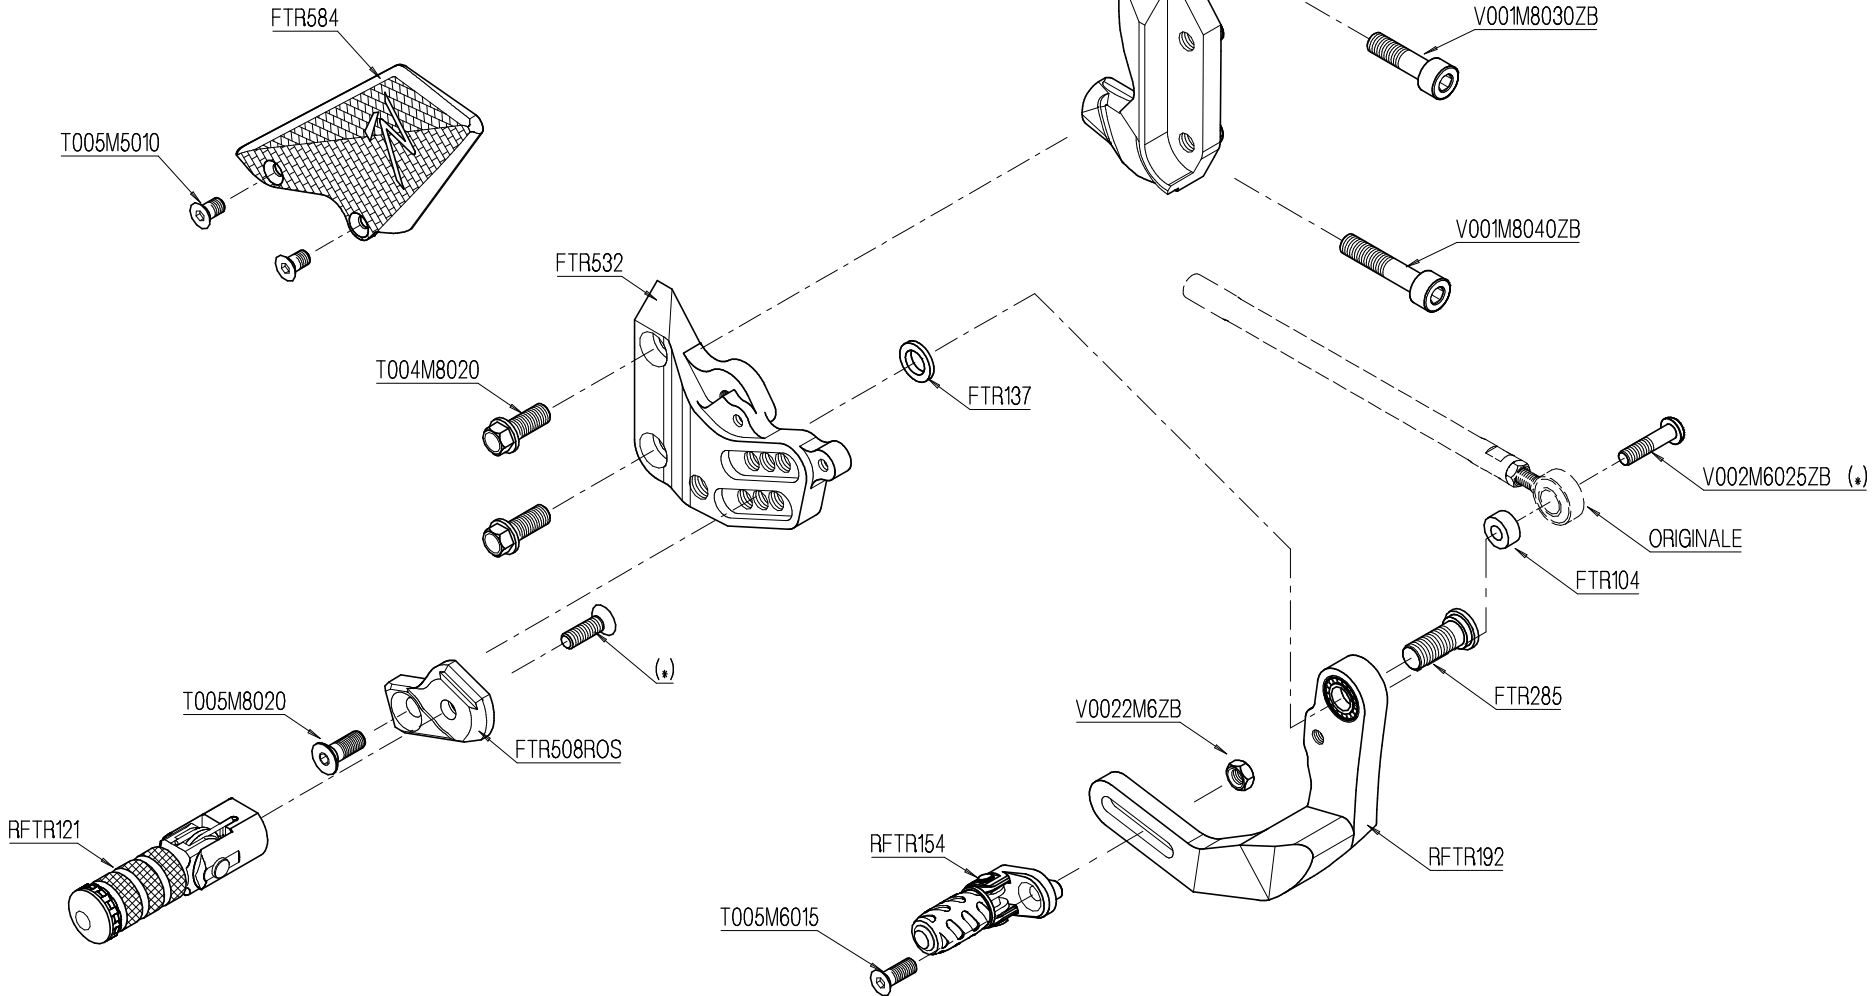

ITALIA
VITE ORIGINALE
PARTE ORIGINALE
(*) BLOCCARE CON FRENAFILETTI DEBOLE
(**) BLOCCARE CON FRENAFILETTI MEDIO
MONTAGGIO CAMBIO NORMALE
MONTAGGIO CAMBIO ROVESCIATO
VERIFICARE SERRAGGIO VITI PRIMA DELL'UTILIZZO
PRIMA DI ORDINARE VERIFICARE L'ULTIMA RELEASE SUL SITO

ENGLAND
ORIGINAL SCREW
ORIGINAL PART
(*) LOCKING WITH LOW STRENGHT THREAD LOCKER
(**) LOCKING WITH MEDIUM STRENGHT THREAD LOCKER
NORMAL MODE
REVERSE MODE
CONTROL THE THIGHTENING'S SCREW BEFORE USING
BEFORE ORDER CHECKING THE LATEST RELEASE ON WEBSITE

FRANCE
ECROU ORIGINE
PIECE ORIGINE
(*) BLOCAGE AVEC FREIN FILET FAIBLE
(**) BLOCAGE AVEC FREIN FILET MOYENNE
MONTAGE VITESSE NORMALE
MONTAGE VITESSE INVERSEE
VERIFIER SERRAGE AVANT UTILISATION
AVANT DE ORDONNER ON DOIT VERIFIER LA DERNIERE RELEASE SUR LE SITE INTERNET

ENGLAND
ORIGINAL SCREW
ORIGINAL PART
(.) LOCKING WITH LOW STRENGTH THREAD LOCKER
(.*) LOCKING WITH MEDIUM STRENGTH THREAD LOCKER
NORMAL MODE
REVERSE MODE
CONTROL THE TIGHTENING'S SCREW BEFORE USING
BEFORE ORDER CHECKING THE LATEST RELEASE ON WEBSITE